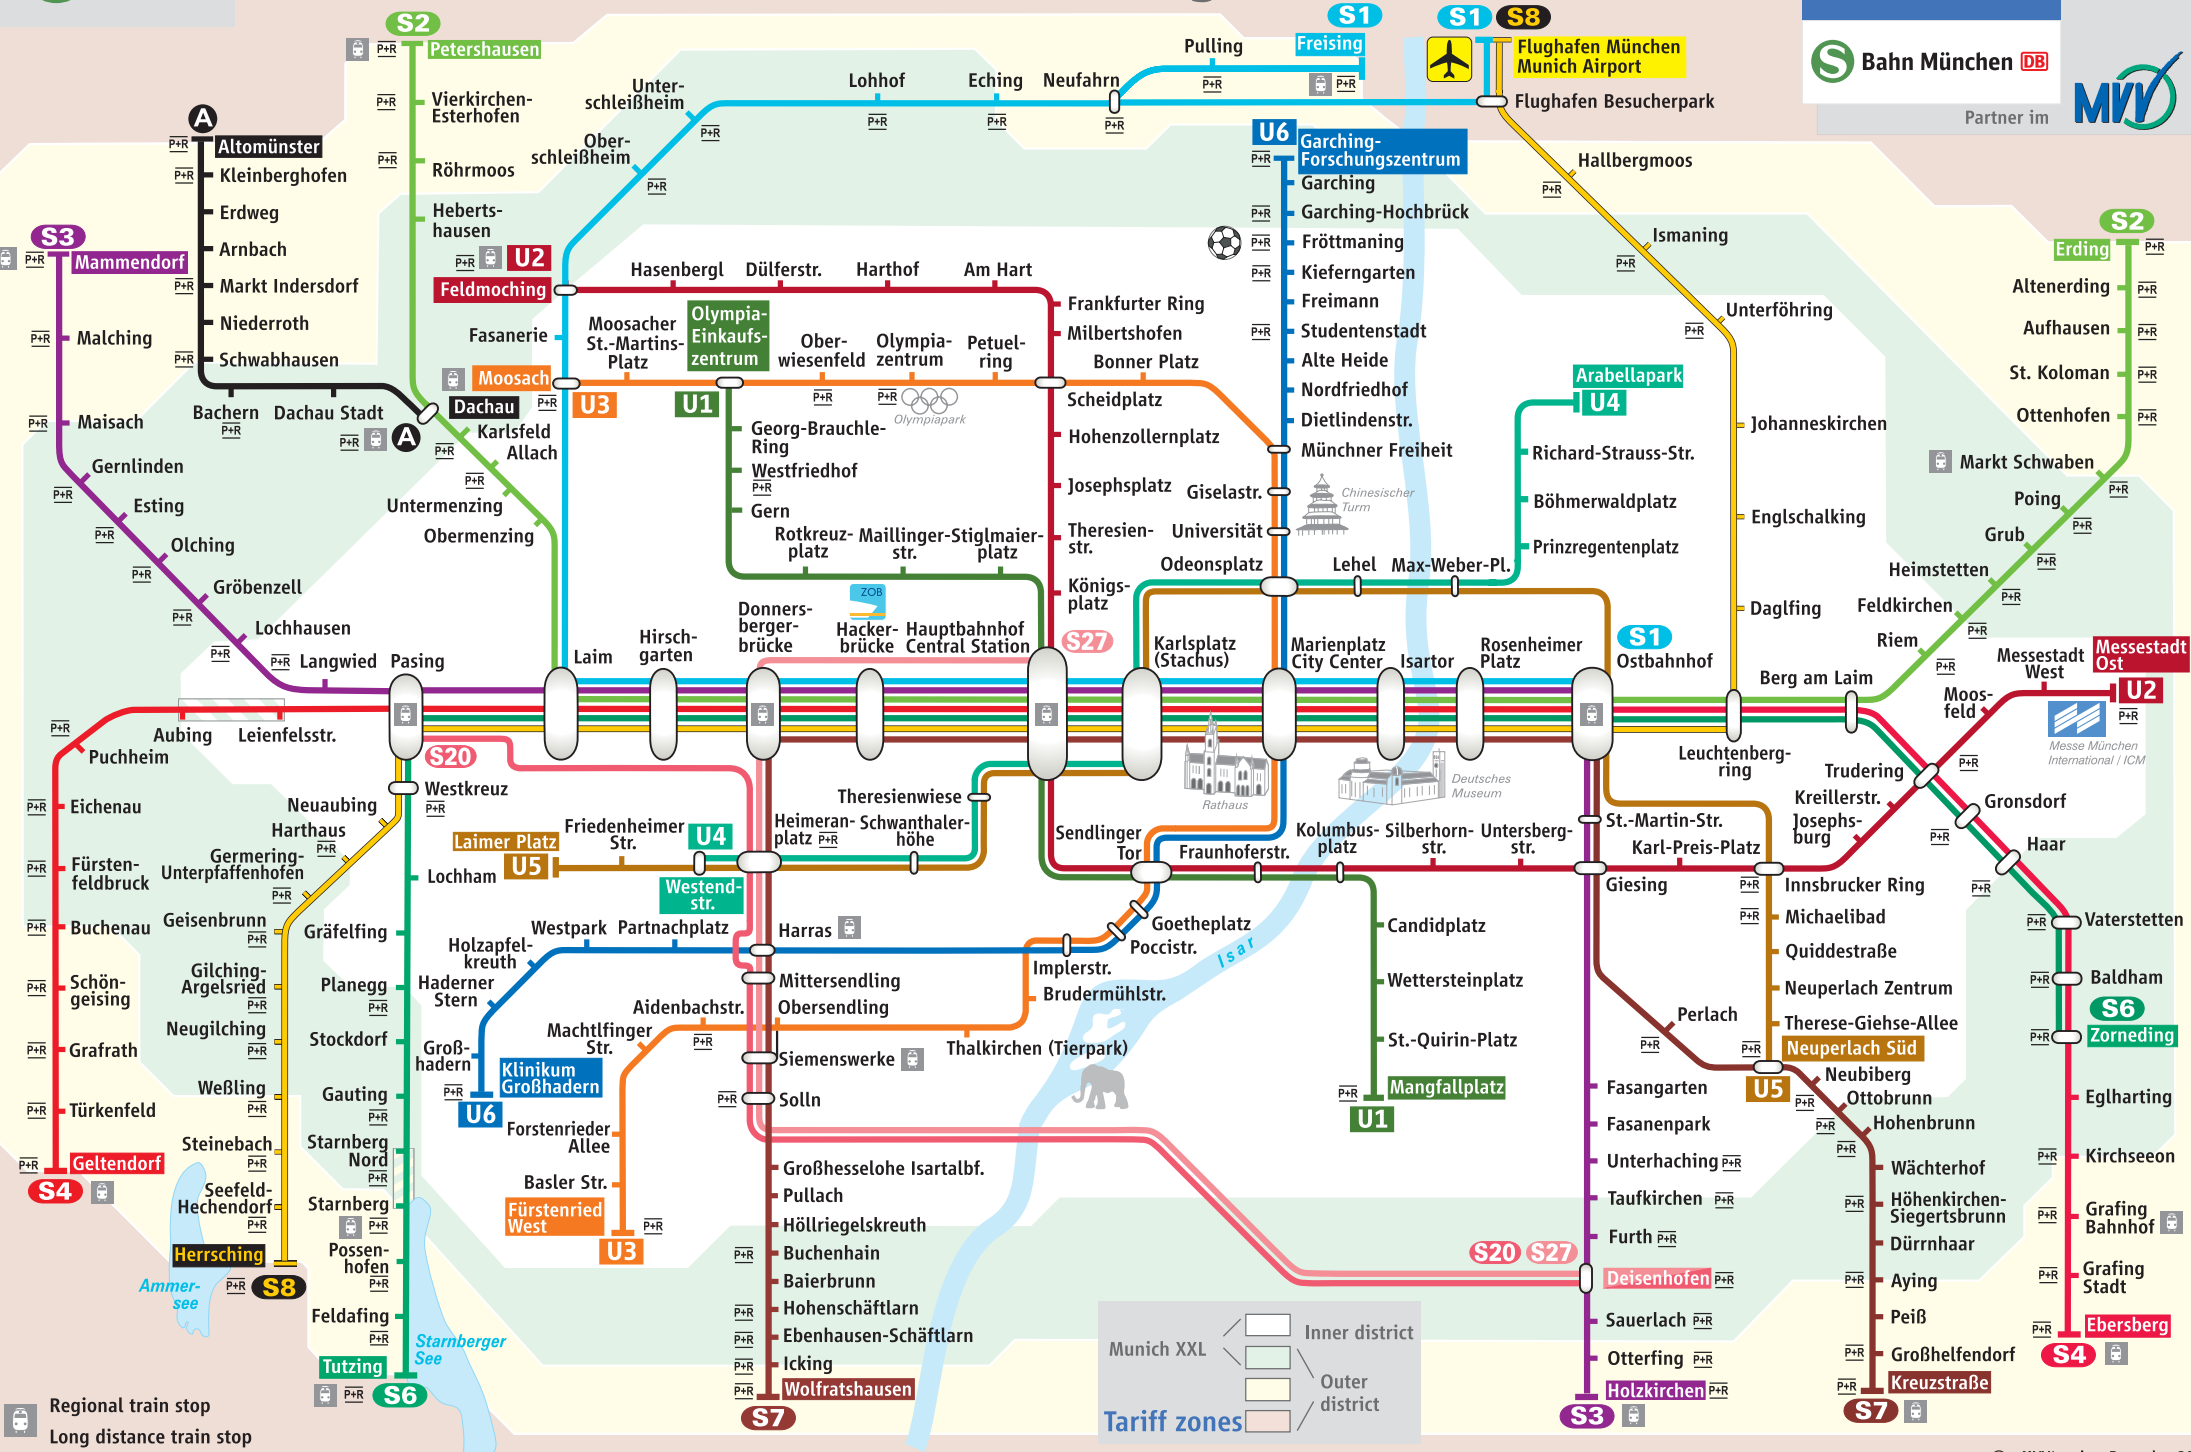

Schnellbahn (suburban and underground train) network

Bahn München DB

Partner im

Regional train stop
Long distance train stop

Munich XXL

- Inner district
- Outer district

Tariff zones